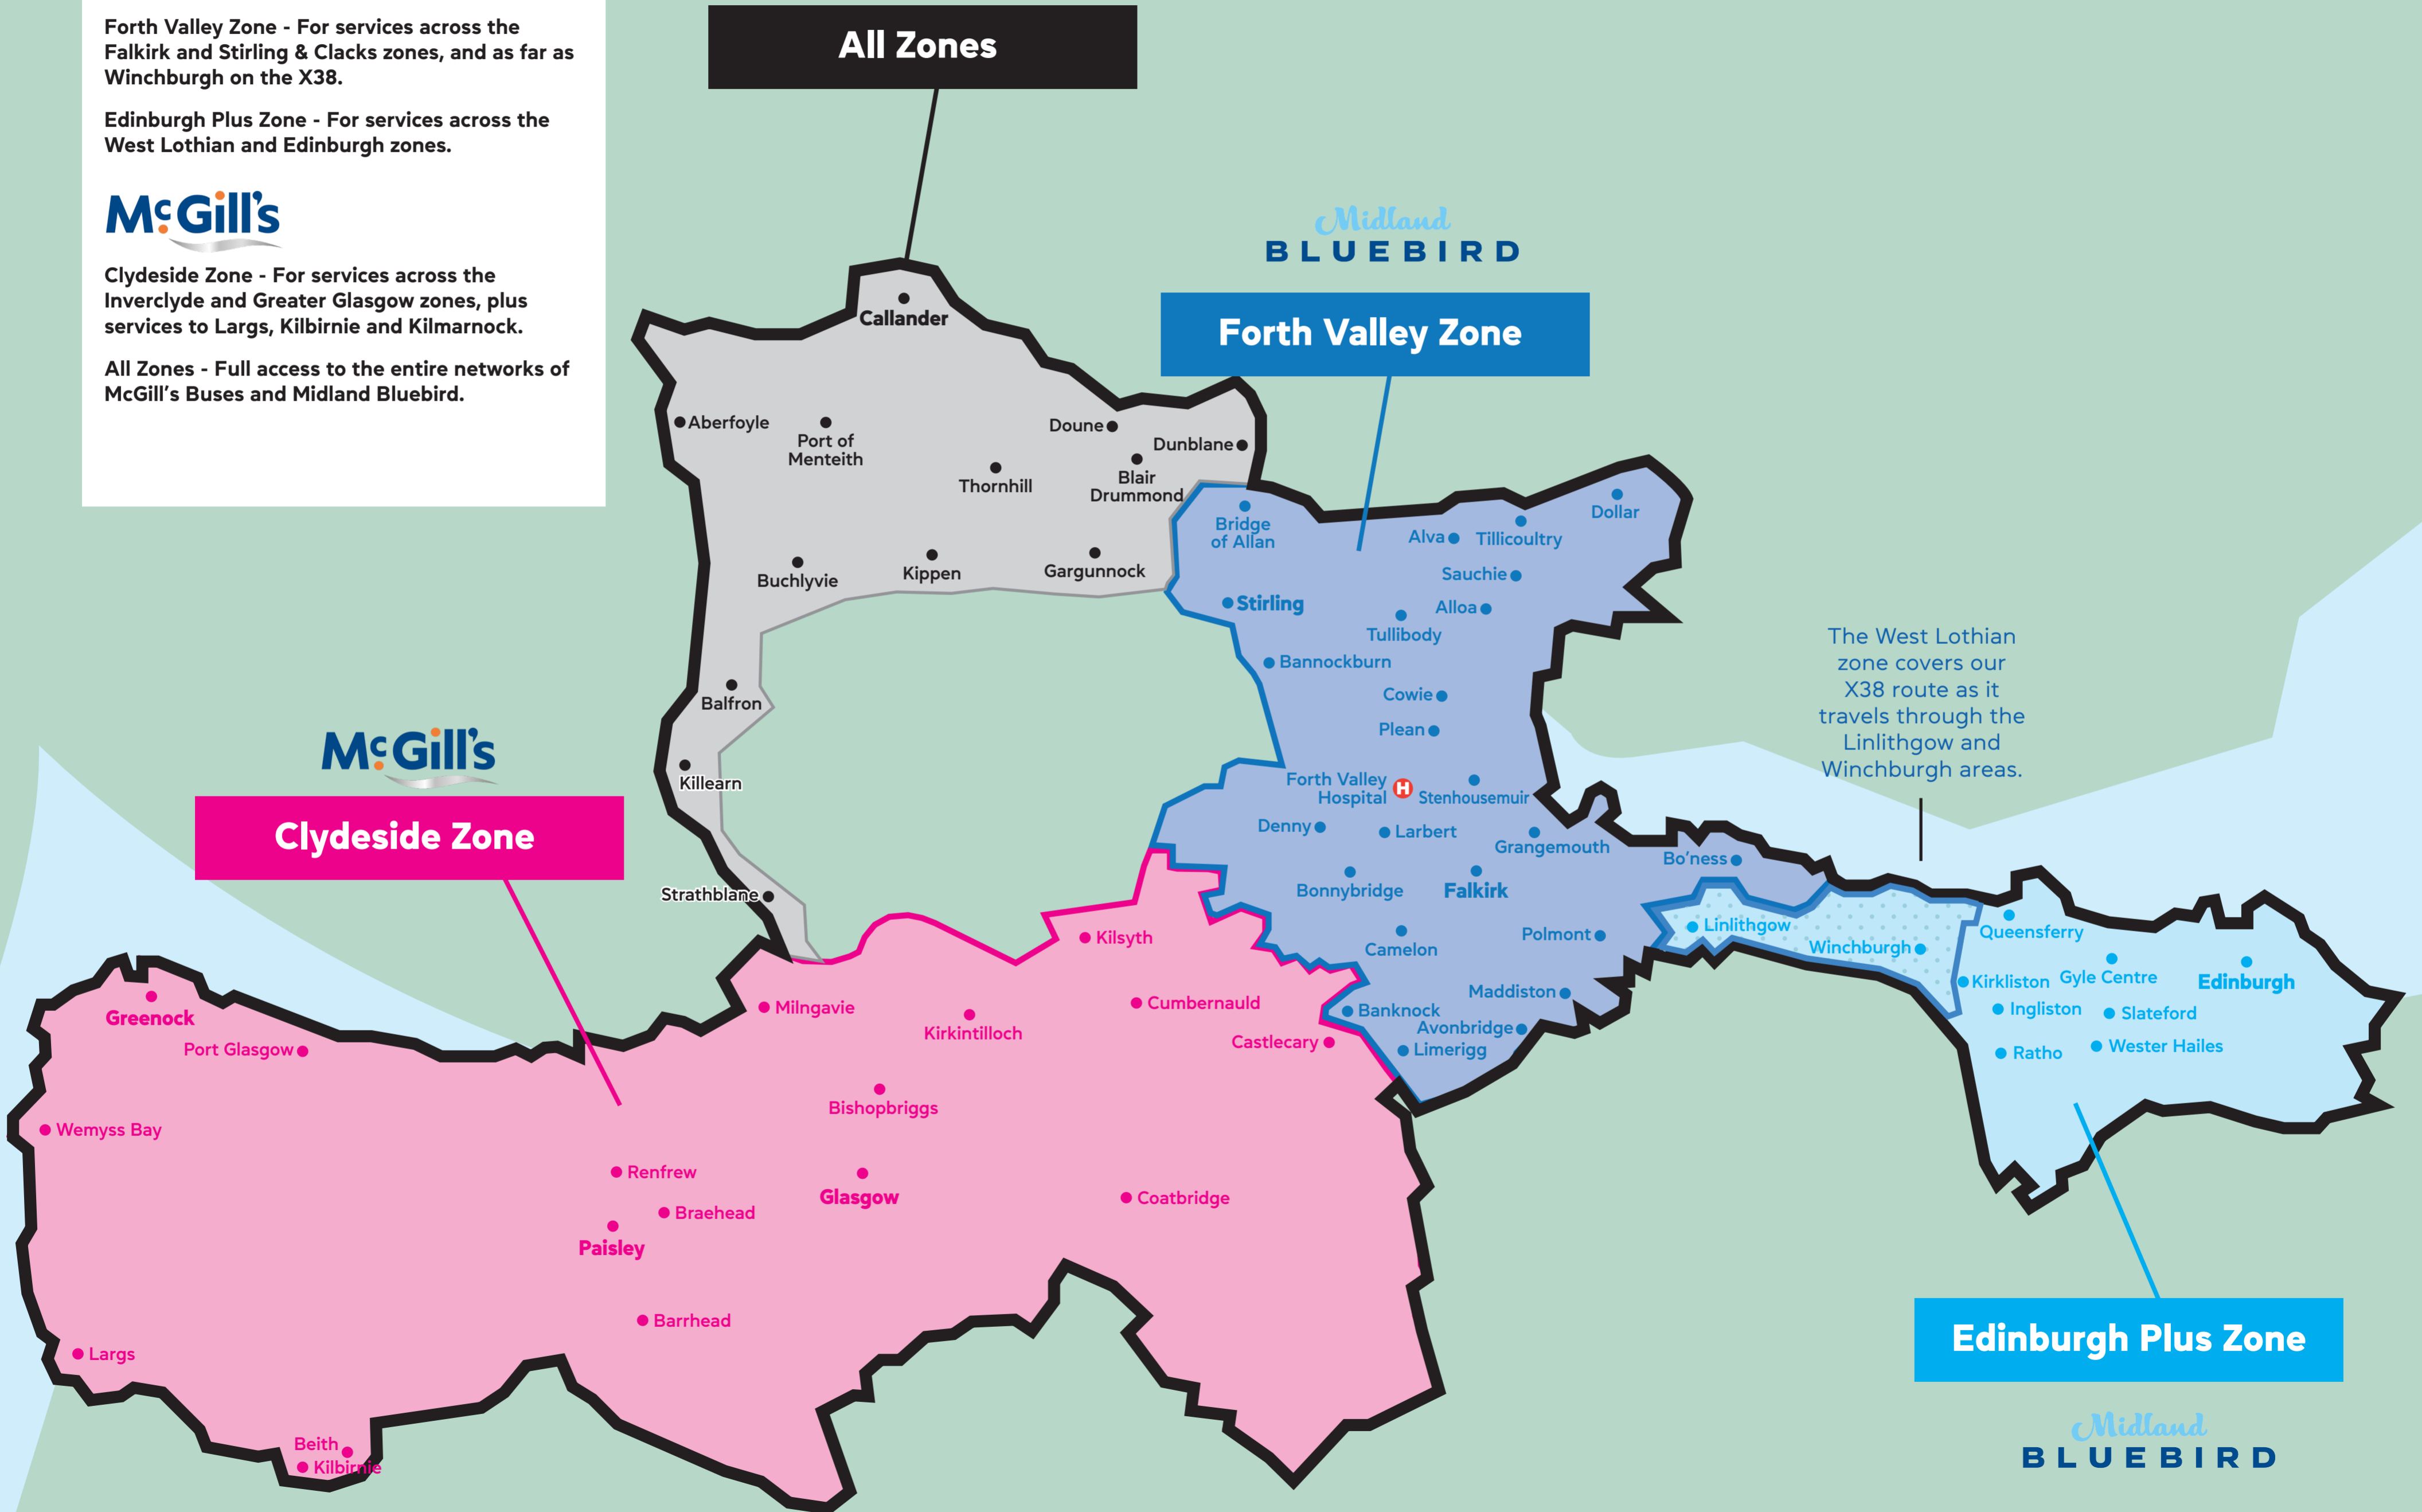

## Regional (multi) Zones

### Midland BLUEBIRD

**Forth Valley Zone** - For services across the Falkirk and Stirling & Clacks zones, and as far as Winchburgh on the X38.

**Edinburgh Plus Zone** - For services across the West Lothian and Edinburgh zones.

**Clydeside Zone** - For services across the Inverclyde and Greater Glasgow zones, plus services to Largs, Kilbirnie and Kilmarnock.

**All Zones** - Full access to the entire networks of McGill's Buses and Midland Bluebird.

The West Lothian zone covers our X38 route as it travels through the Linlithgow and Winchburgh areas.