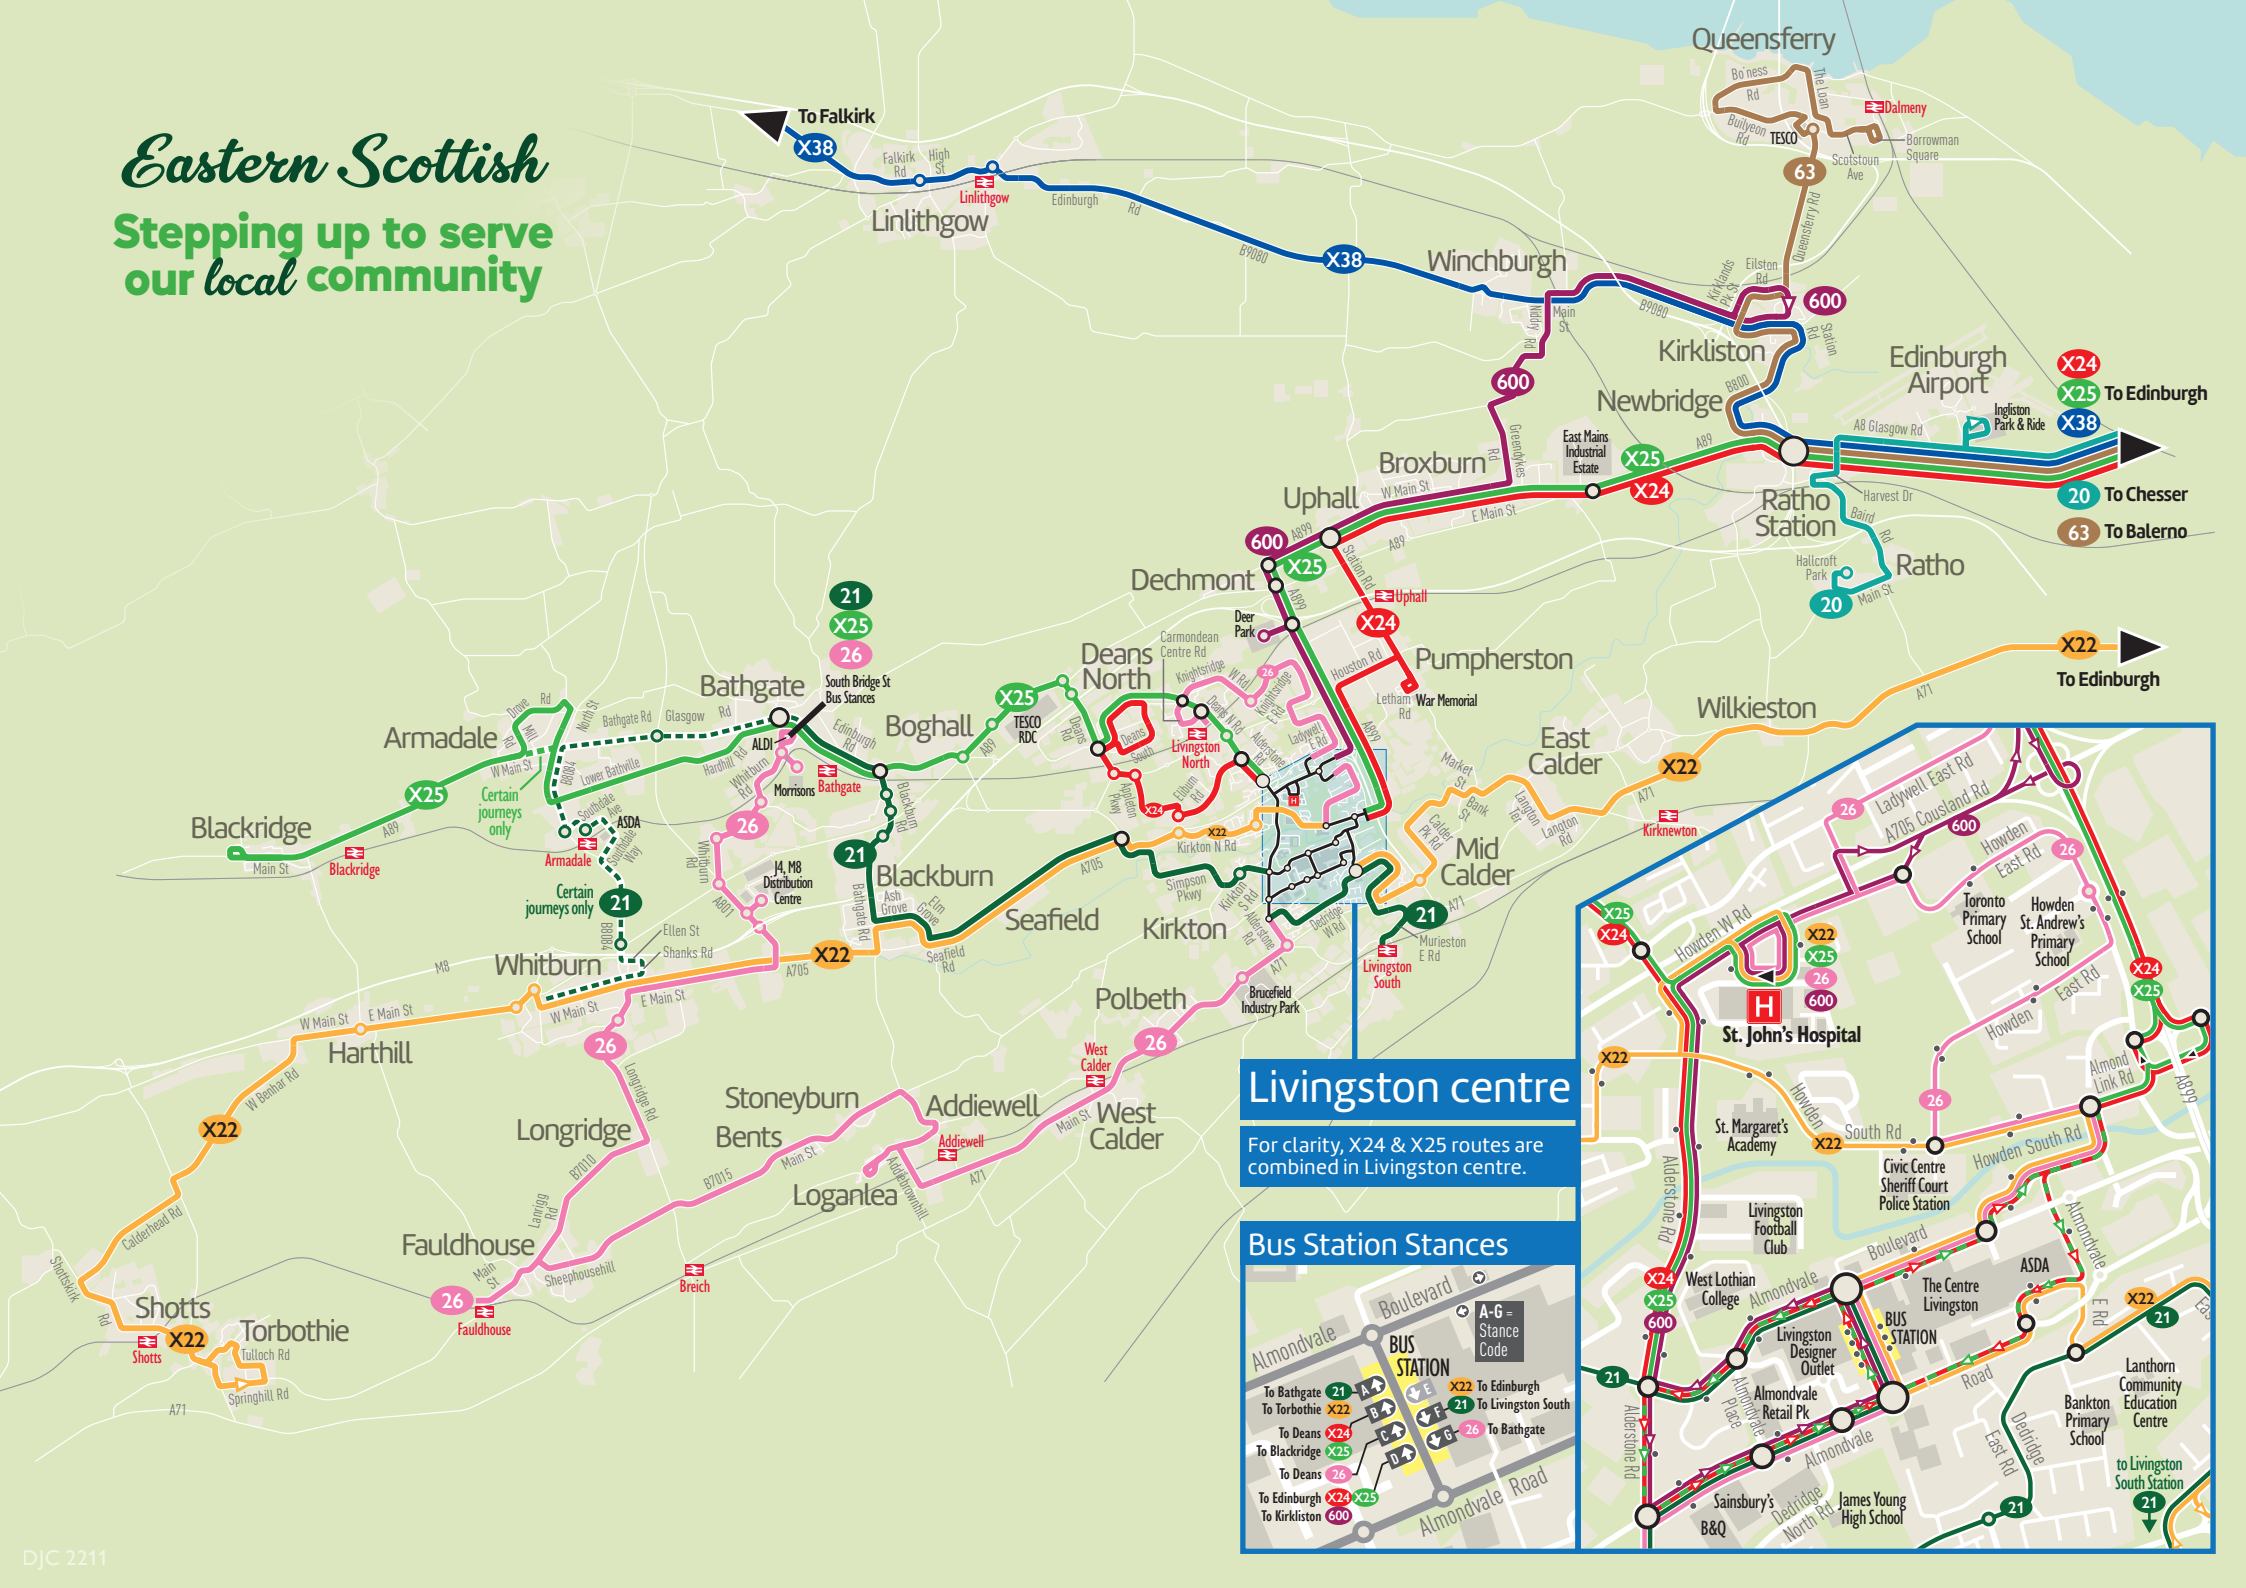

Eastern Scottish

Stepping up to serve our local community

Livingston centre

For clarity, X24 & X25 routes are combined in Livingston centre.

Bus Station Stances